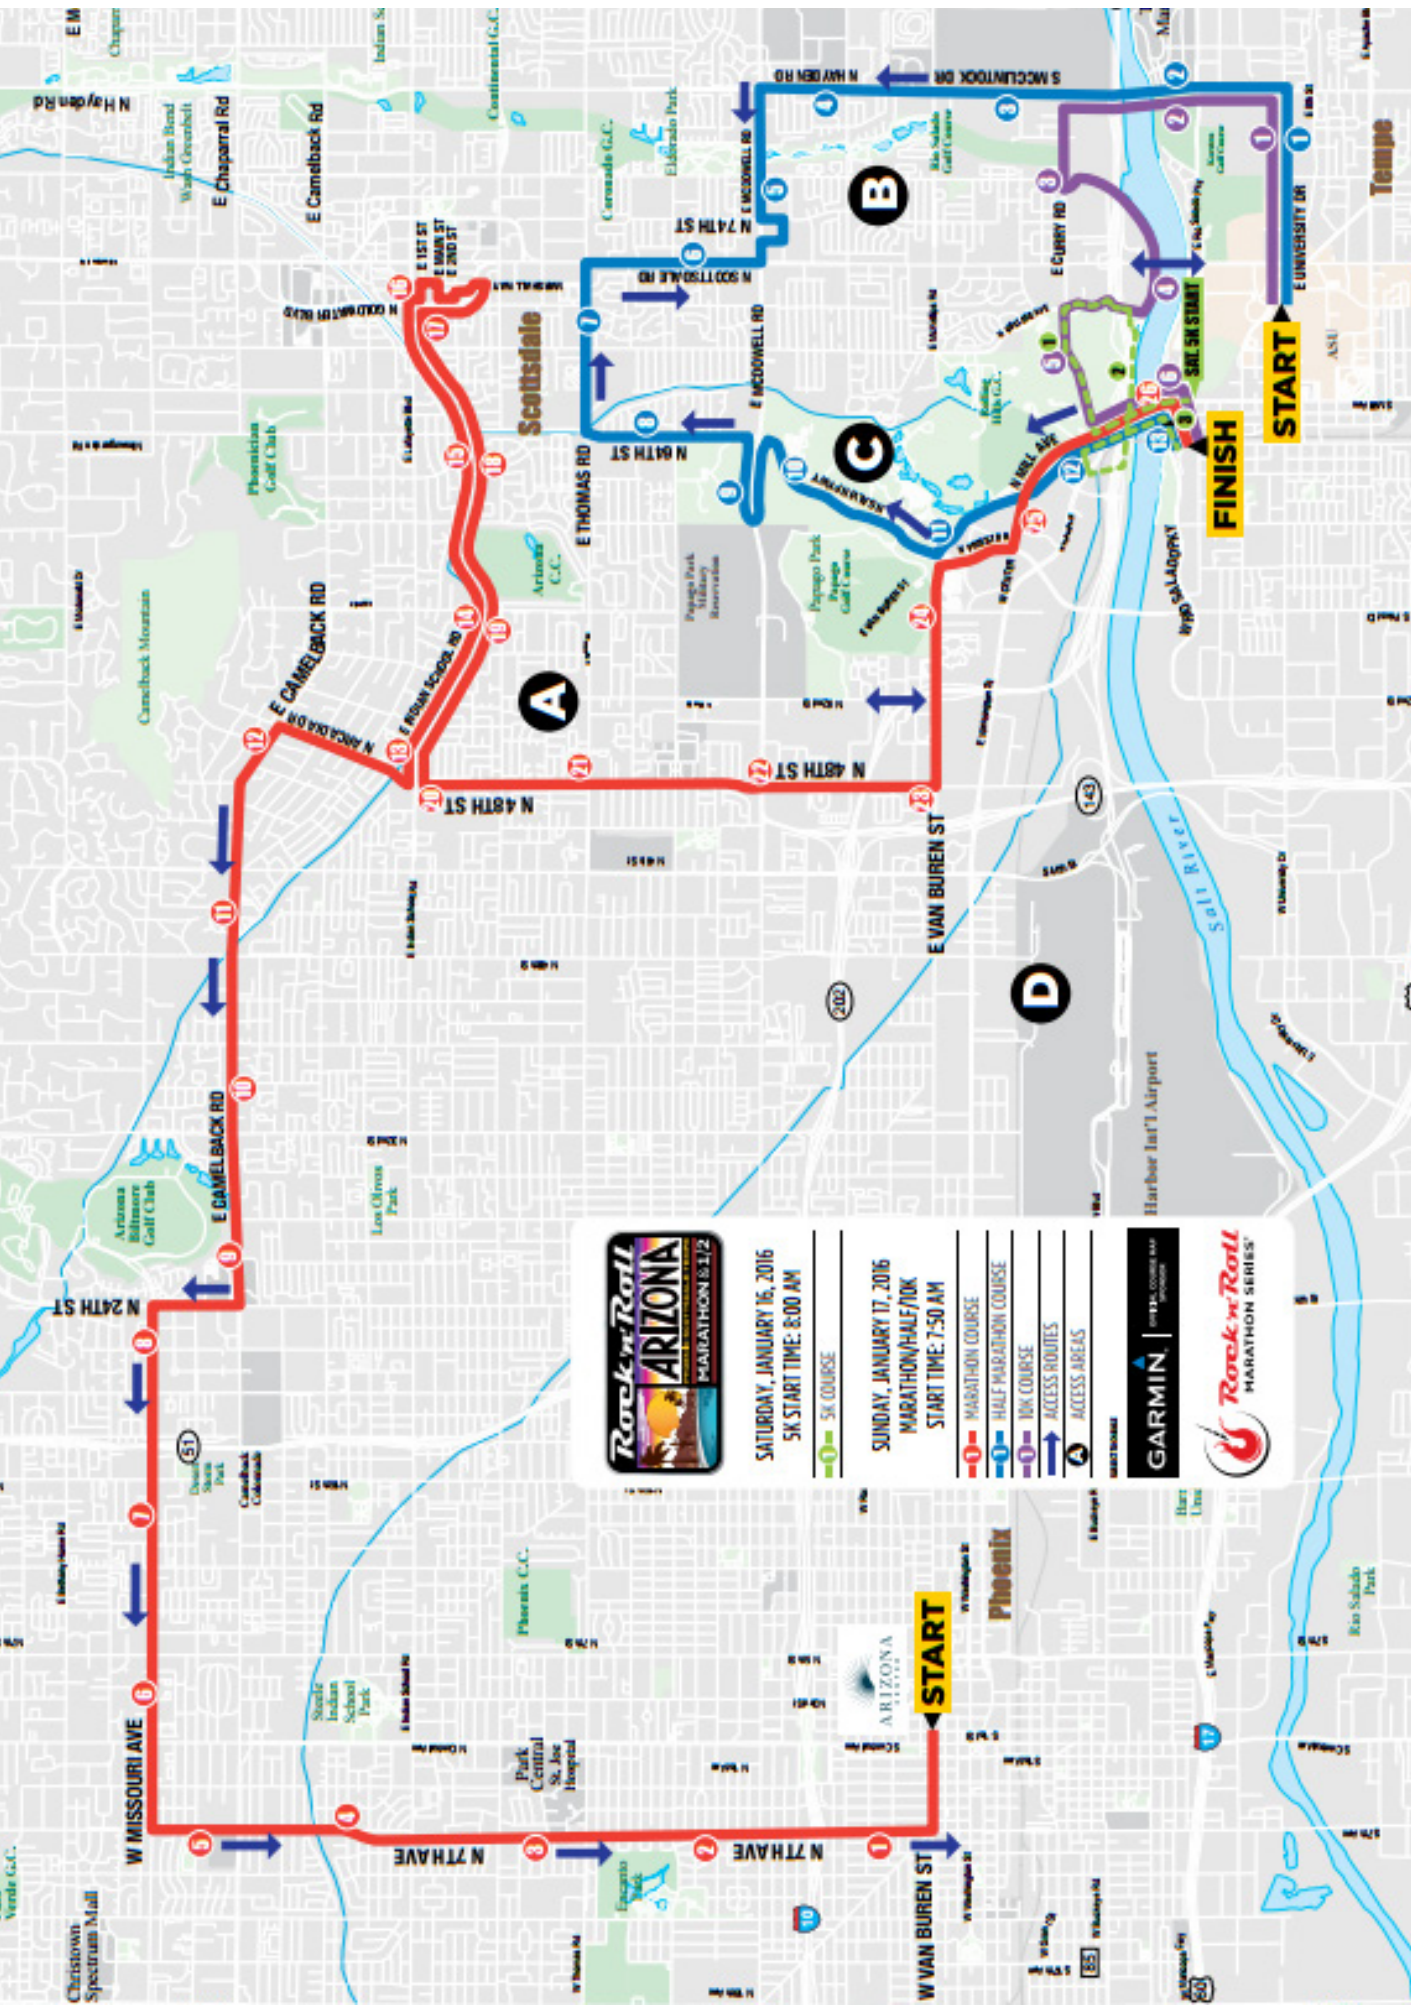

▲ COURSE MAP

For more information: RunRocknRoll.com/community
(844) 411-4674 | community@competitorgroup.com